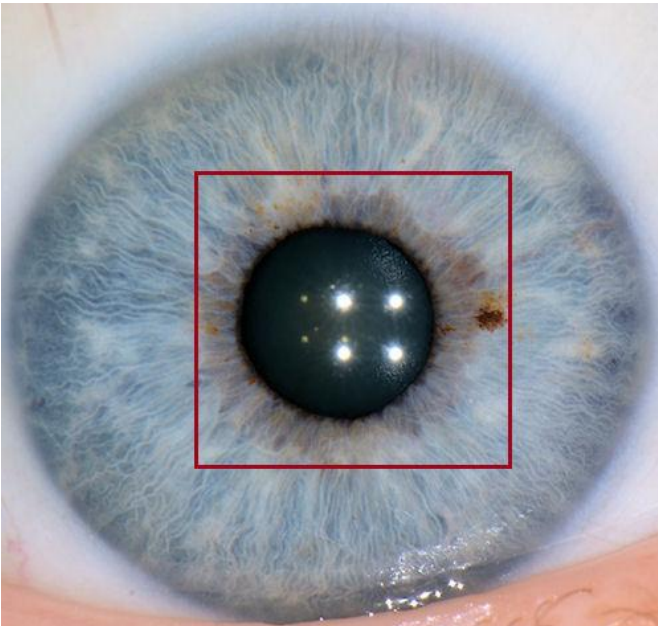

Options:

- Chinrest/Camera Support -- CRCS-FH4 -- (\$1200)
- Chinrest/Camera Support -- CRCS-TTB-AF -- (\$450)
- See [more info below](#)

Newest Miles Eye Camera

Hood-Mount Coaxial Biometric Lighting

(MEC-5-HCB)

Compatible with all hood-mount illuminators! Designed for the Nikon 85mm macro lens.

Sample image detail using the HMCB Illuminator with autofocus, self-taken:

Newest Side-Lighting Camera

Adjustable Side Lighting

(MEC-5-ASL)

Setup for
IPB imaging of RE:
80 degree (L)
20 degree (R)

The following two images were taken using the ASL Illuminator with a 6 megapixel D70:

Economy Miles Eye Camera
Single Central Lighting
(MEC-5-SCL)