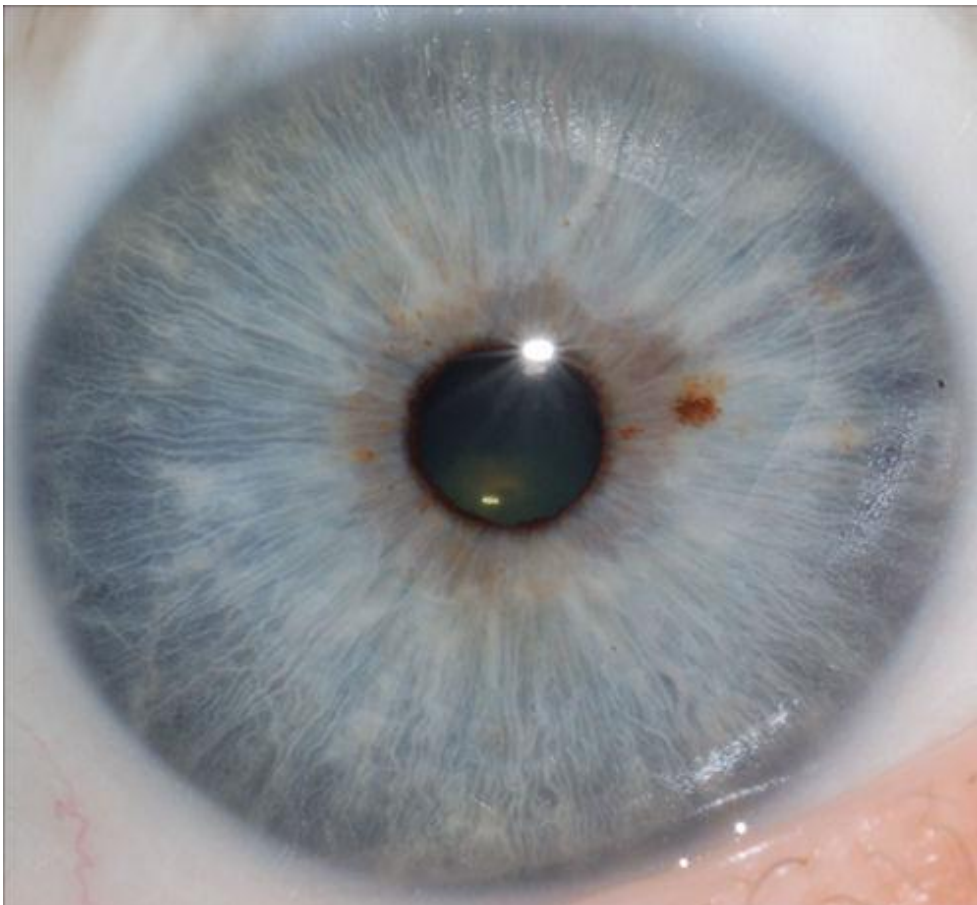

The most basic type of iris camera -- with an upgrade path! (compatible with all illuminators)